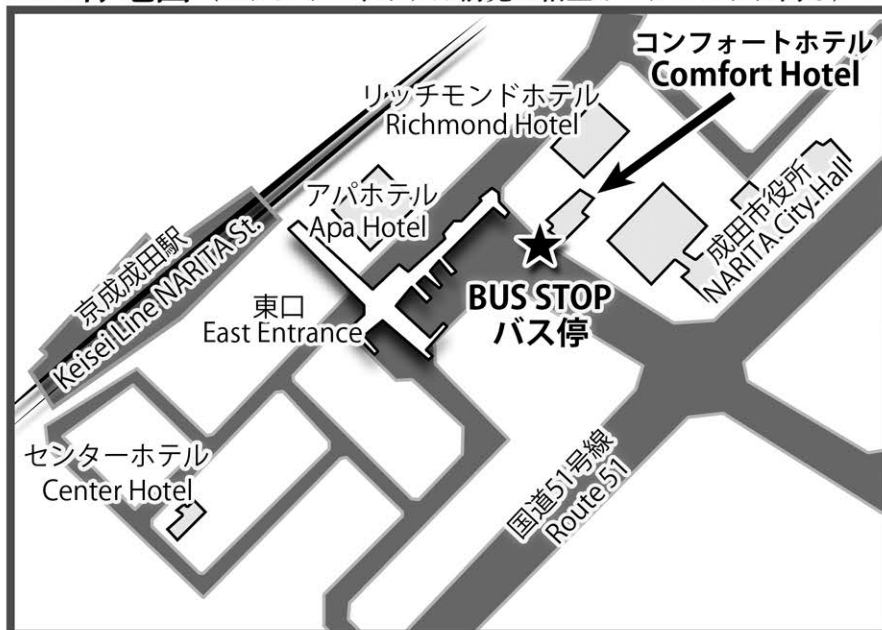

GUIA & NORI Parade Auction BUS STOP Information

GUIA & NORI パレードオークションバス停案内

Our Bus will depart from the BUS STOP in front of **Comfort Hotel** for Auction venue.

(Bus service from **Hilton Narita** is not available.

If you have a pick up request, please call the number below **by the day before the Auction.**)

* Please **be punctual**. Because the bus is not allowed to park on the road in front of Comfort Hotel. Please refer following Shuttle BUS Schedule.

Bus service will be provided after Auction only to Keisei Narita station. (Please use a taxi for route to Hilton Narita.)

コンフォートホテル前 から、無料送迎バスをオークション会場まで運行いたします。

(ヒルトン成田前 発のバスはございません。

送迎を希望される方は、**オークション前日までに**下記電話番号にご連絡ください。)

*注：コンフォートホテル前はバスの待機が出来ないため、**時間厳守**をお願い申し上げます。バスの時刻表は下記ご参照ください。

オークション終了後に、京成成田駅 行きのバスをご用意しております。(ヒルトン成田 行きはご用意がございません。タクシーでの個別対応となります。)

BUS Schedule バス時刻表

Departure from Hilton Hotel

*Contact by the day before in advance
: +81-(0)476-90-2351

ヒルトン成田 発

※前日までにご連絡ください

: 0476-90-2351

Departure from Comfort Hotel

コンフォートホテル前 発

(see the map right 右記地図参照)

9 /17 : 6:30AM, 7:30AM
9 /18 :

*Punctuality requested

※時間厳守

BUS STOP MAP (from Comfort Hotel*same as for SOGO Auction)

バス停地図 (コンフォートホテル前発*相互オークションに同じ)